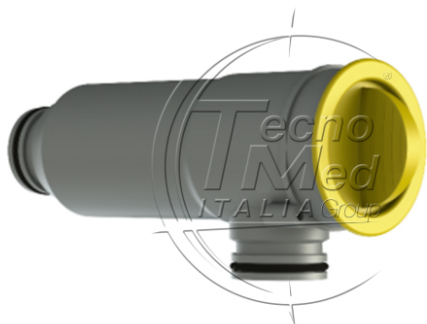

Complete yellow suction filter, male male, l.137mm, comp. DURR

Available

SKU: TM725.040

Categories: Filters

Description
