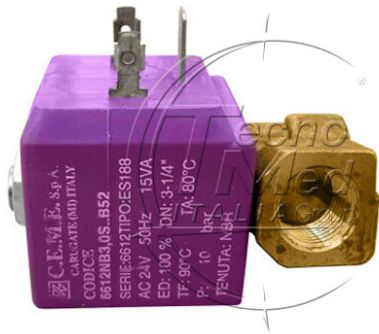

Electrovalve,vapour,H2O,24VAC,brassy,1/4 fem. in line,norm. closed,2-way

Available

SKU: EV24AC1/4

Categories: Electric valves

Description

Steam / H₂O solenoid valve 24VAC 2-way normally closed, 1/4" inline female thread. Brass body for reliable performance in dental applications.