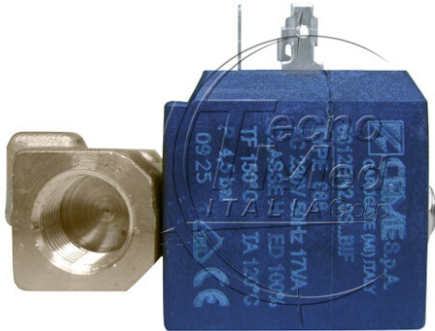

Electrovalve,vapour,220VAC,brassy,1/4 female in line,norm. closed, 2-way

Available

SKU: EV220AC

Categories: Electric valves

Description

Steam electrovalve 220VAC 2-way normally closed, 1/4" inline female port.