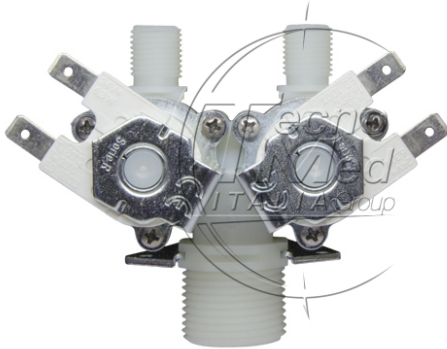

Electrovalve, double, water, 24 VDC,teflon, IN 3/4M-OUT X 2 1/4M

Available

SKU: EV2X24DC1/4

Categories: Electric valves

Description

Double water solenoid valve 24VDC in Teflon with 3/4M inlet and dual 1/4M outlet. Designed for accurate flow control in dental systems.