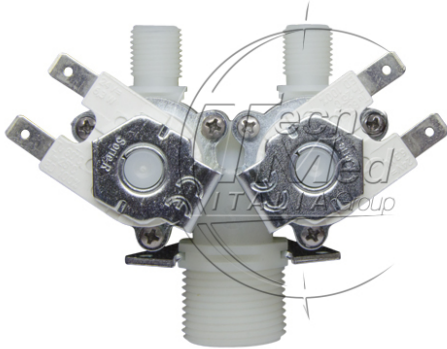

## Electrovalve, double, water, 24 VDC,teflon, IN 3/4M-OUT X 2 1/4M

**Available**

**SKU:** EV2X24DC1/4

**Categories:** Electric valves

### Description

---

Double water solenoid valve 24VDC in Teflon with 3/4M inlet and dual 1/4M outlet. Designed for accurate flow control in dental systems.