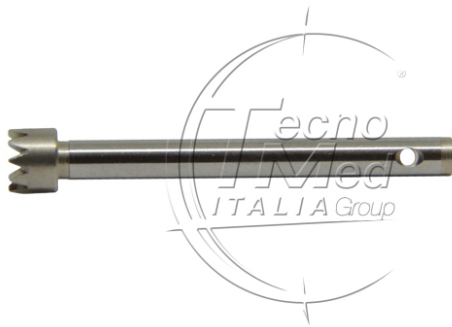

Driving shaft for contrangles:SL411L Ivory,20LH Kavo, MK-dent

Available

SKU: SIV046.17

Categories: 20LH-LP E20L SL411L LS2011

Description

Driving shaft for contra-angle SL411L Ivory, 20LH Kavo and MK-dent. Precision spare part ensuring operational continuity and maintenance efficiency.