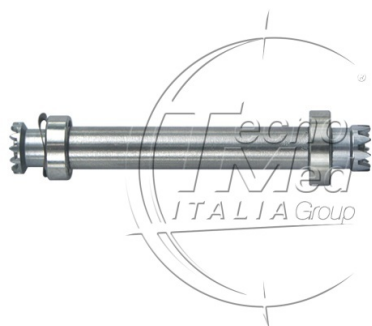

## Drive shaft , SIRONA T4 LINE B40 contra angle compatible

**Available**

**SKU:** SRT40

**Categories:** Intermediate shaft

### Description

---