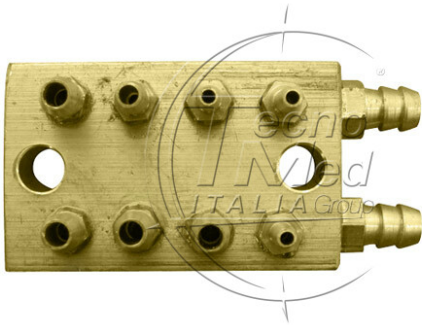

Distributor water/air for Ketron and Complex dental units

Available

SKU: DE5.29

Categories: Multiple connections

Description

Water / air distributor compatible with Ketron and Complex dental units.