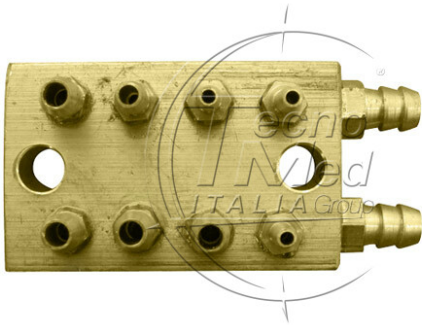

## Distributor water/air for Ketron and Complex dental units

**Available**

**SKU:** DE5.29

**Categories:** Multiple connections

### Description

---

Water / air distributor compatible with Ketron and Complex dental units.