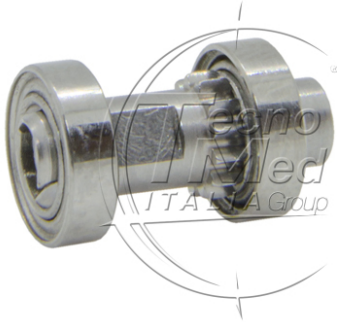

Complete rotor,W&H WE-56A / WE-66A head compatible

Compatible rotor for W&H WE-56A WE-66A low speed handpiece, with steel bearings.

Available

SKU: 0584TM3300

Categories: W&H

Description

Low speed handpiece compatible rotor W&H WE-56A WE-66A, complete with steel bearings, spare part suitable for restoring the function of the dental contra-angle.

Compatibility

- W&H WE-56A
- W&H WE-66A

Features

- Steel bearings
- Perfectly balanced
- 12-month warranty
- Compliance with EN ISO 13485 standards