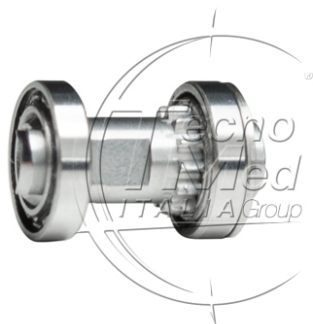

## Complete rotor W&H WA-56LT new compatible, push 3 holes

Complete rotor compatible with W&H WA-56LT new, with 3-point push button, with steel bearings.

**Available**

**SKU:** 0543TM1100

**Categories:** W&H

### Description

---

**Complete rotor compatible with W&H WA-56LT new, with 3-point push button**, designed to restore the correct function of the instrument.