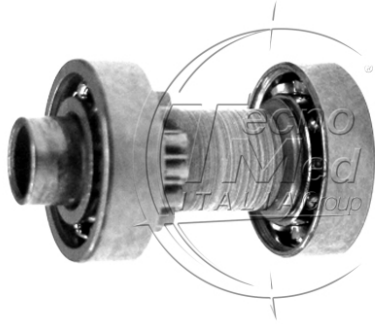

Complete rotor, SIRONA T1 Line C40 T2 REVO A40 compatible

Compatible complete rotor for Sirona T1 Line C40 and T2 Revo A40 low speed handpieces, with steel bearings.

Shipping expected in approximately 30 days

SKU: SR040L

Categories: Sirona

Description

Compatible complete rotor for Sirona T1 Line C40 and T2 Revo A40 low speed handpiece, designed to restore reliable operating performance.

Compatibility

- Sirona T1 Line C40
- Sirona T2 Revo A40

Features

- with steel bearings
- Perfectly balanced
- 12-month warranty
- Compliant with EN ISO 13485 standards