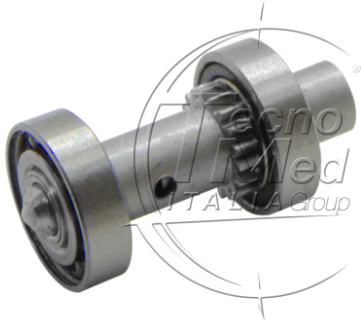

## Complete rotor, Bien Air CA 1:5L compatible

**Estimated shipping in 30 days**

**SKU:** 150TM1933

**Categories:** BienAir

### Description

---

Complete rotor compatible with Bien-Air CA 1:5L. High-quality dental replacement part designed to ensure consistent, long-lasting performance.