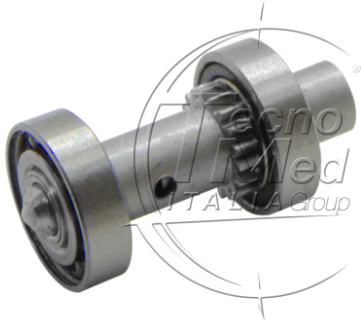

Complete rotor, Bien Air CA 1:5L compatible

Complete rotor compatible with Bien-Air CA 1:5 L low speed handpiece.

Available from 12/06/2026

SKU: 150TM1933

Categories: BienAir

Description

Complete rotor compatible with Bien-Air CA 1:5 L low speed handpiece, designed to restore the correct function of the contra-angle.

Compatibility

- Bien-Air CA 1:5 L, red ring contra-angle

Features

- Perfectly balanced
- Italian warranty on all our spare parts
- 12-month warranty
- Complies with EN ISO 13485 standards