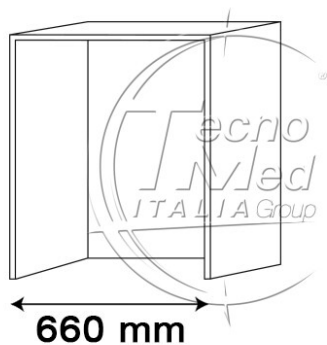

## Column unit, stainless steel, for washer-disinfector, 660X650X830H

**Available on request**

**SKU:** DE9.41X.1

**Categories:** Montaggi Dem