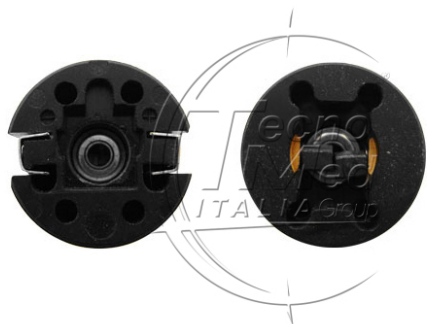

Brushes holder for micromotor, laboratory, TECNOMED MX900

Available

SKU: NS587

Categories: Tecnomed

Description
