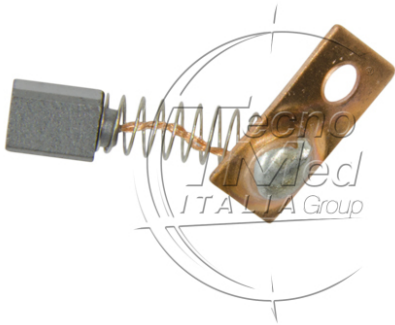

Brush for micromotor, laboratory, Seashin, compatible

Available

SKU: CA236S

Categories: Carbon brushes

Description

Carbon brush for micromotor compatible with Seashin, ideal for quick and reliable replacements. Ensures continuous operation and consistent performance in lab micromotors.