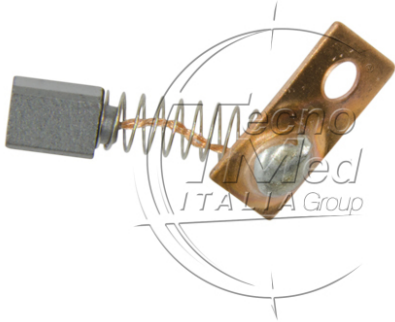

Brush for micromotor, laboratory, Seashin, compatible

Available

SKU: CA236S

Categories: Carbon brushes

Description

Carbon brush for micromotor compatible with Seashin, ideal for quick and reliable replacements. Ensures continuous operation and consistent performance in lab micromotors.