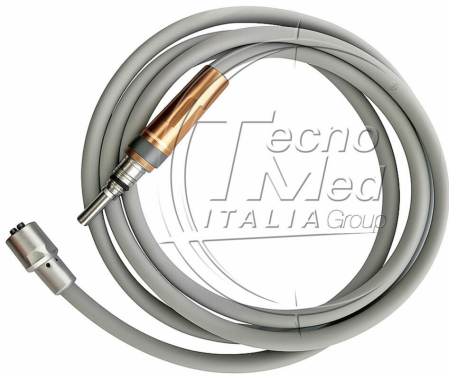

AP-B Woodpecker combo bicarbonate dental hose

Available on request

SKU: PL40APB3

Categories: Scaler Accessories

Description
